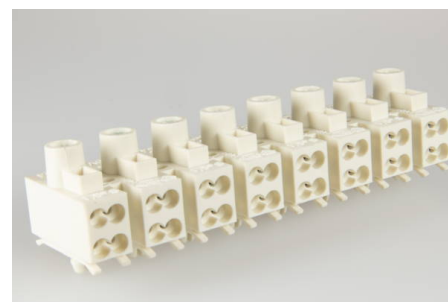

Screw-Screwless Connectors

900 Q RZ/ 8

Order Info

reference number (ref. no.)	114208
PU	350
EAN	4028012138654

Type

Type	Terminal Block
connection type	screw plug-in
number of poles	8 pole
colour	white

Electrical Data

rated voltage	450 V
rated current	17.5 A

Connection Data

cross-section rating	1.5 / 2.5 mm ²
cross-section rating internal	1.5 mm ²
cross-section rating external	2.5 mm ²
cross-section rating (UL)	20-16 AWG
clamping range external	0.5 - 1.5 mm ²
type of conductor internal	solid
type of conductor external	fine stranded, stranded, solid
stripping length internal	7.0 - 7.5 mm
stripping length external	8.0 - 8.5 mm
fixing	short catch pin
clamping units per pole	4
contact screw assembly	0.8 x 4.0 / \cup 0.5 Nm
wall thickness	0.5 - 1.4 mm