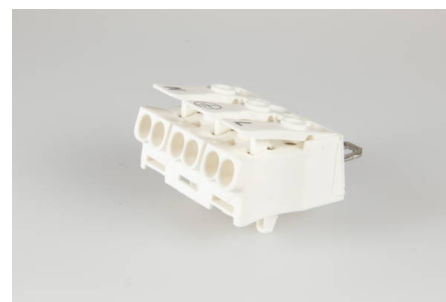

Screwless Connectors
Luminaire Connectors

LK 980-01 RZ/ 3 SK BD N PE L

Order Info

reference number (ref. no.)	21881
PU	500
EAN	4028012100613

Type

Type	Terminal Block
connection type	push-in
number of poles	3 pole
colour	white
PE-terminal	SK

Electrical Data

rated voltage	450 V
rated current	24 A

Connection Data

cross-section rating	2.5 mm ²
cross-section rating (UL)	20-14 AWG
clamping range internal	0.5 - 2.5 mm ²
clamping range external	0.5 - 1.5 mm ²
type of conductor internal	solid
type of conductor external	fine stranded, stranded, solid
stripping length	8.0 - 9.0 mm
fixing	short catch pin
clamping units per pole	2
pole marking	N ⊕ L
wall thickness	0.5 - 1.2 mm