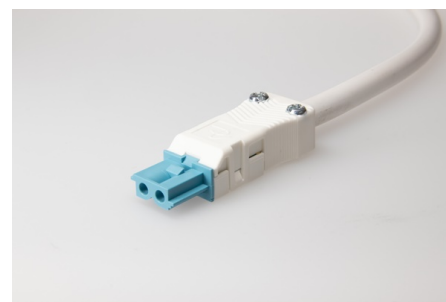

## Connectors System AC 164 Cables

### AC 164 ALBS/215 PB/WS 100 H5V WS Eca

#### Type

Type	extension cable socket
core cross-section	1.5 mm <sup>2</sup>
total length	1.00 m
cable type	H05VV-F
number of poles	2 pole
sheathing colour	white
coding	2 (DALI)
colour	pastel blue white
protection against incorrect plugging	yes
latch	yes